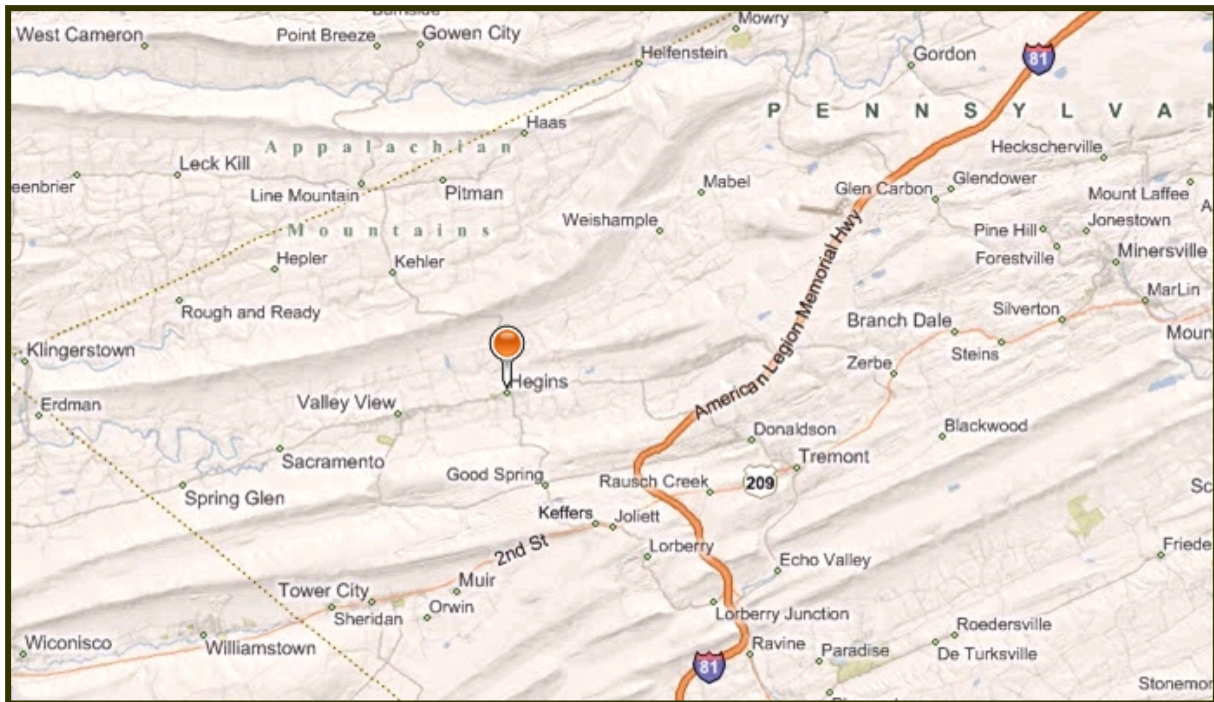

DIRECTIONS TO 2011 SCHUYLKILL WINE FESTIVAL

From Harrisburg:

- Take I-81 North.
- Take the Hegin's Exit, Exit 112.
- Turn left off the ramp (traveling west) onto Rt.25.
- Go approximately 5 1/2 miles and turn left onto Park Lane.

Danville/Bloomsburg:

- Take Rt. 54 South to I-81 South.
- Take the Hegin's Exit, Exit 112.
- Turn right off the ramp (traveling West) onto Rt.25.
- Go approximately 5 1/2 miles and turn left onto Park Lane.

Reading/Allentown:

- Take I-78 West to the Bethel exit, exit 13.
- Turn right off the ramp onto SR 501 North.
- Travel approximately 7 1/2 miles and turn left onto SR 895.
- In 1/2 mile turn right onto SR.443.
- Continue straight onto SR.125 North.
- Follow signs and take I-81 North.
- Take the Hegin's Exit, Exit 112.
- Turn right off the ramp (traveling West) onto Rt.25.
- Go approximately 5 1/2 miles and turn left onto Park Lane.

For GPS address please use:

905 East Main Street
Hegin's, PA 17938
and follow the signs.